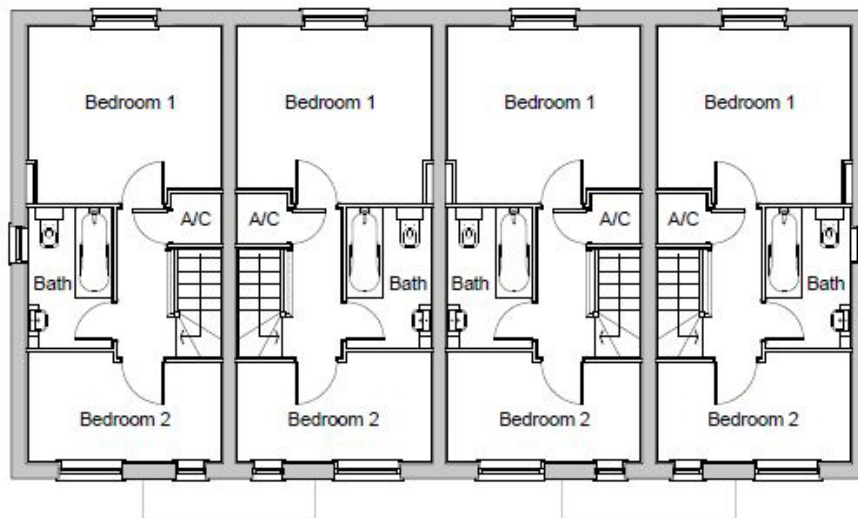

First Floor

Ground Floor

Lounge/Diner	Kitchen	Downstairs	Bedroom 1	Bedroom 2	Bathroom
4.97m x 3.68m	3.17m x 2.70m	1.50m x 0.92m	3.68m x 3.35m	3.68m x 2.09m	2.64m x 1.63m
16' 3" x 12' 0"	10' 4" x 8' 10"	4' 11" x 3' 0"	12' 0" x 10' 11"	12' 0" x 6' 10"	8' 7" x 5' 4"

All dimensions are maximum sizes